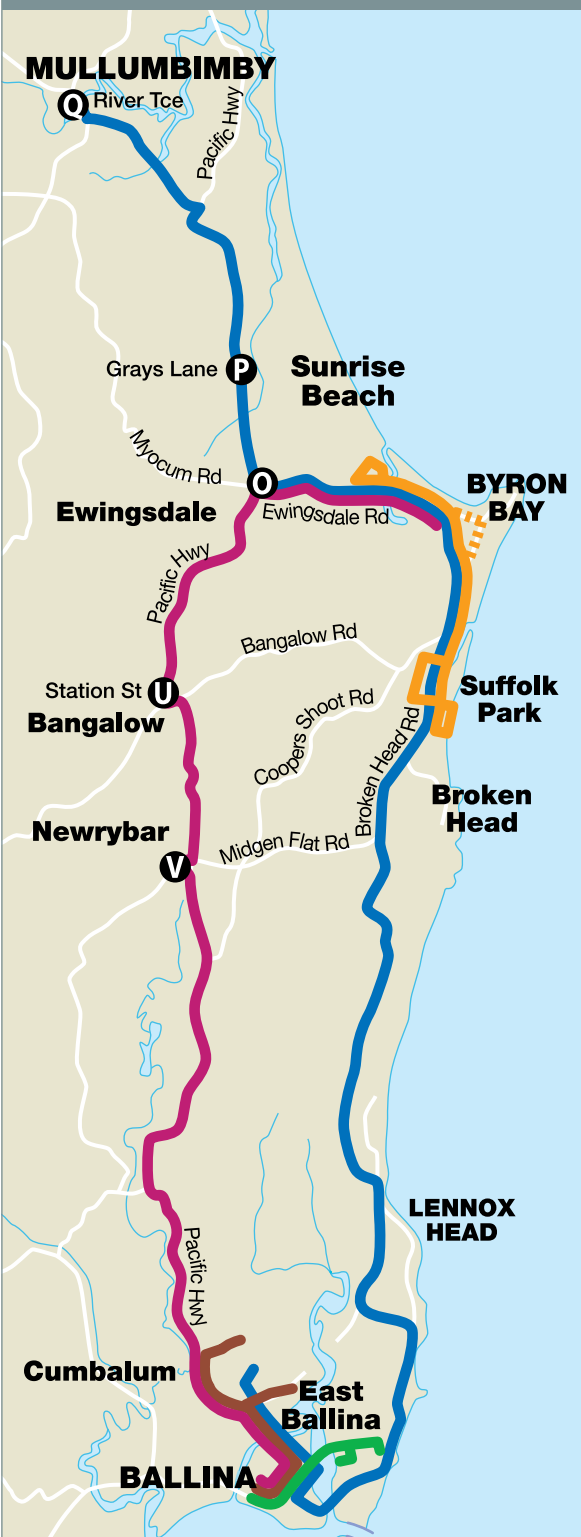

Regional Services

Bus Route

- Route 637**
Sunrise Beach - Byron Bay - Suffolk Park
- Route 640**
Ballina - Lennox Head - Suffolk Park - Byron Bay - Mullumbimby
- Route 641**
Ballina - Bangalow - Byron Bay
- Route 664**
Ballina - Northlakes - Ballina Heights
- Route 665**
Ballina - Angels Beach - Prospect Estate & Return

Key

- Shopping Centre
- TAFE
- Hospital
- School

Byron Bay

Lennox Head

Ballina

Travel Restrictions within Ballina
Blanch's Bus Company offers Ballina residents extensive bus services to Lennox Head, Byron Bay, Mullumbimby and surrounds. For travel within Ballina between timing points B, C, D, and T, refer to Ballina Buslines, www.ballinabuslines.com.au