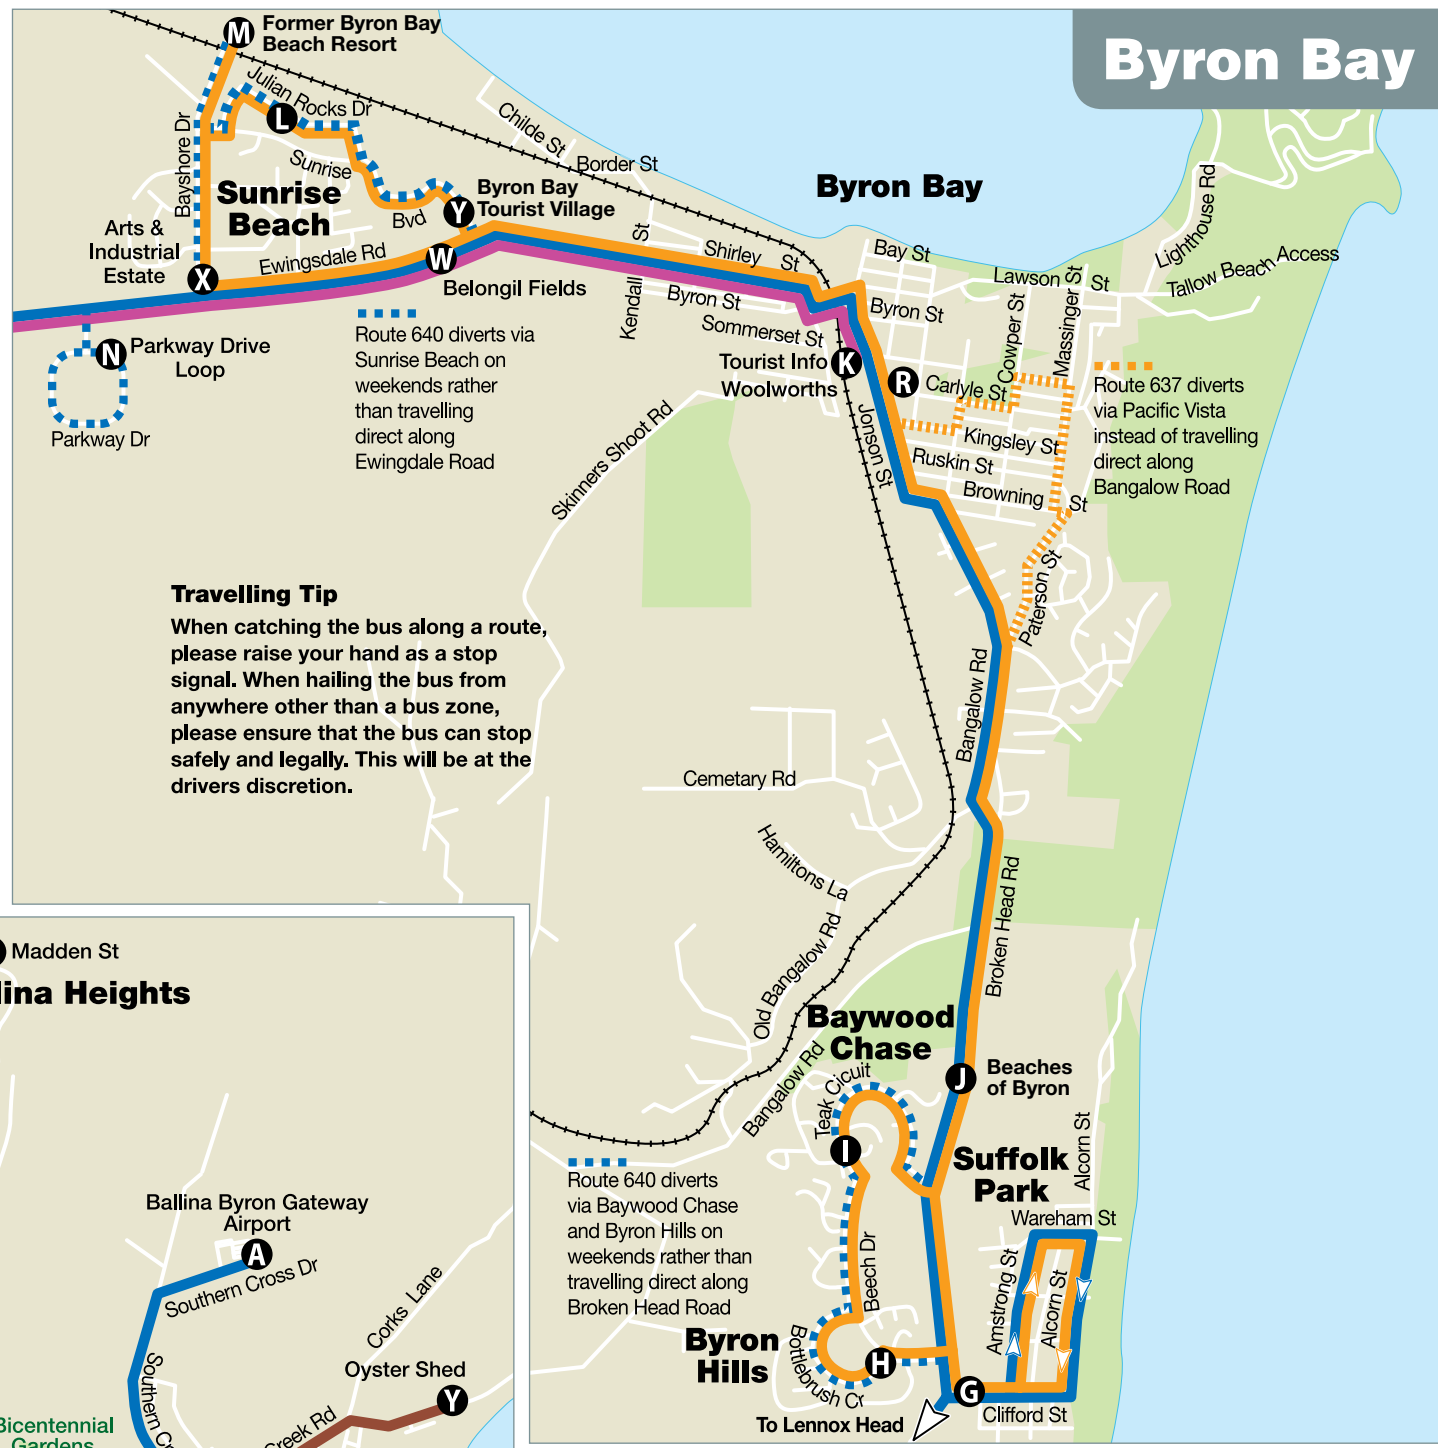

Regional Services

Bus Route

- Route 637**
Sunrise Beach - Byron Bay - Suffolk Park
- Route 640**
Ballina - Lennox Head - Suffolk Park - Byron Bay - Mullumbimby
- Route 641**
Ballina - Bangalow - Byron Bay
- Route 664**
Ballina - Northlakes - Ballina Heights
- Route 665**
Ballina - Angels Beach - Prospect Estate & Return

Key

- Shopping Centre
- TAFE
- Hospital
- School

Byron Bay

Lennox Head

Ballina

Travel Restrictions within Ballina
Blanch's Bus Company offers Ballina residents extensive bus services to Lennox Head, Byron Bay, Mullumbimby and surrounds. For travel within Ballina between timing points B, C, D, and T, refer to Ballina Buslines, www.ballinabuslines.com.au