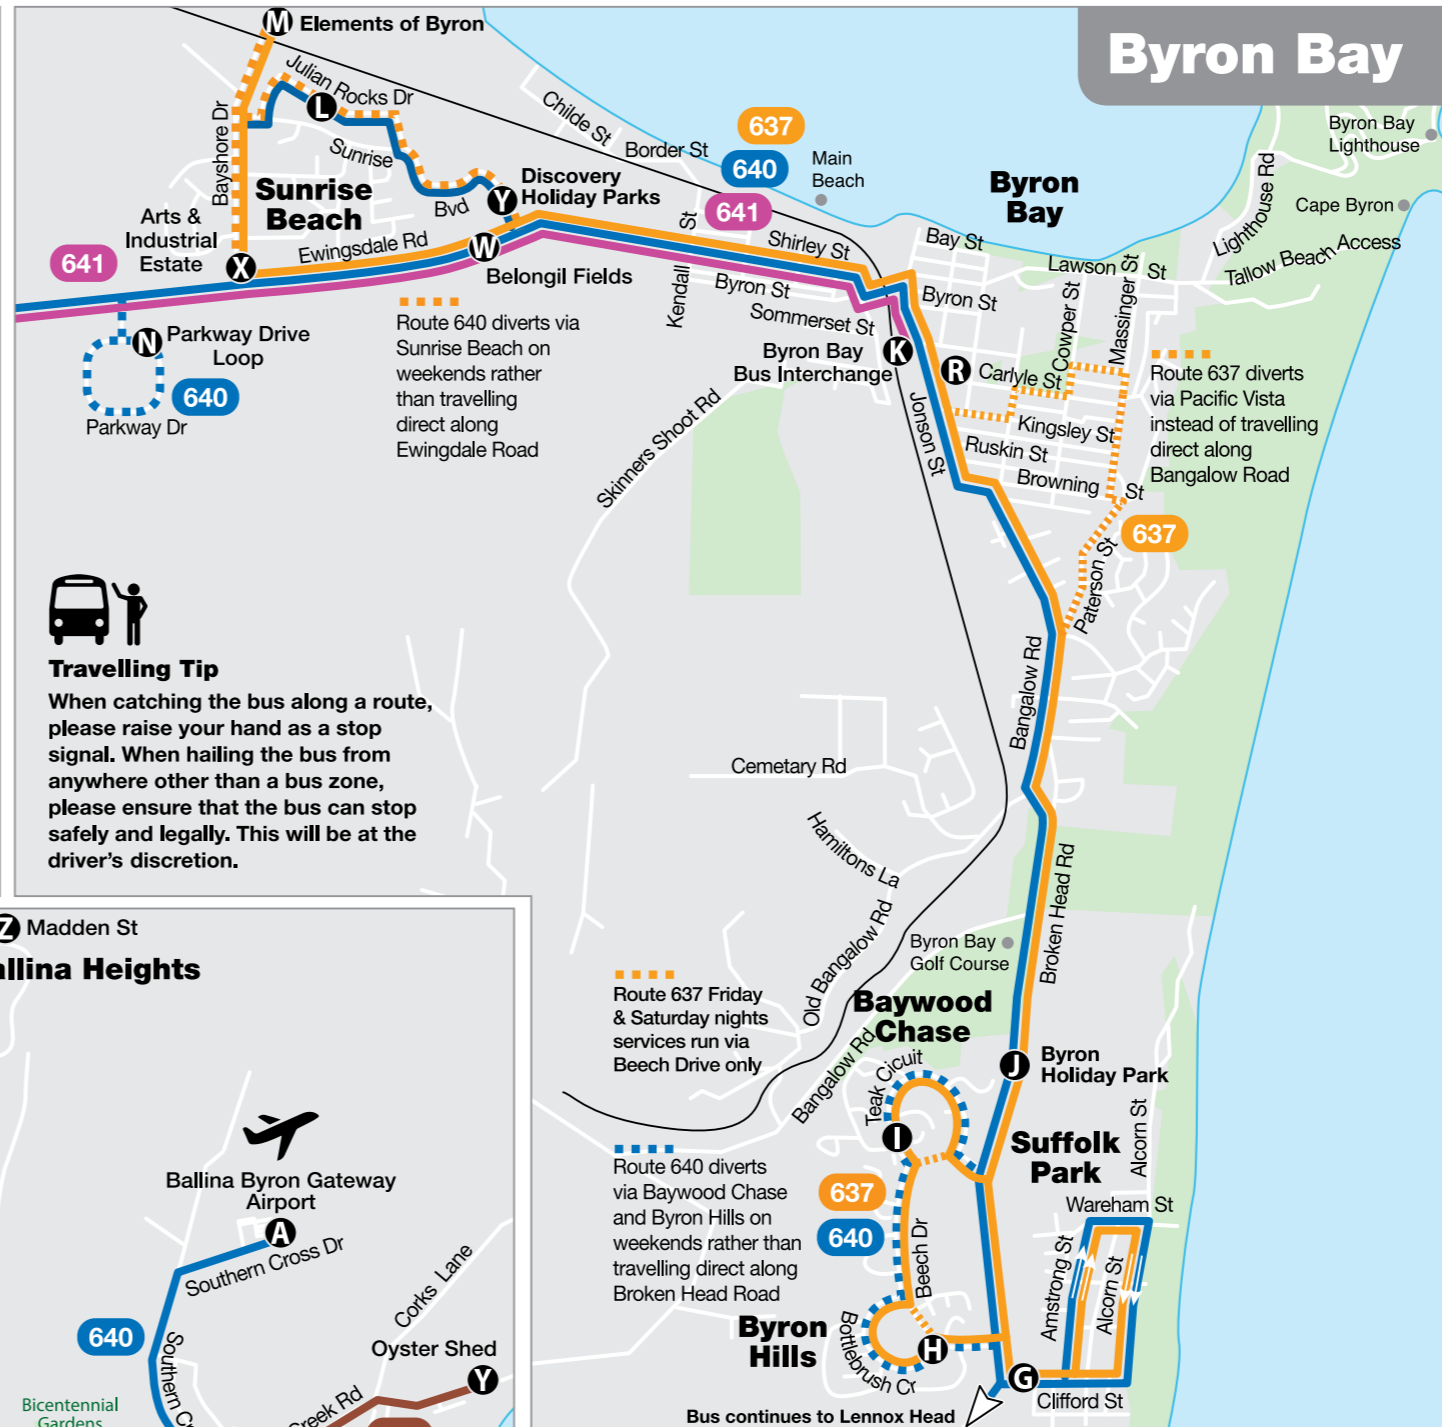

Travelling Tip

When catching the bus along a route, please raise your hand as a stop signal. When hailing the bus from anywhere other than a bus zone, please ensure that the bus can stop safely and legally. This will be at the driver's discretion.